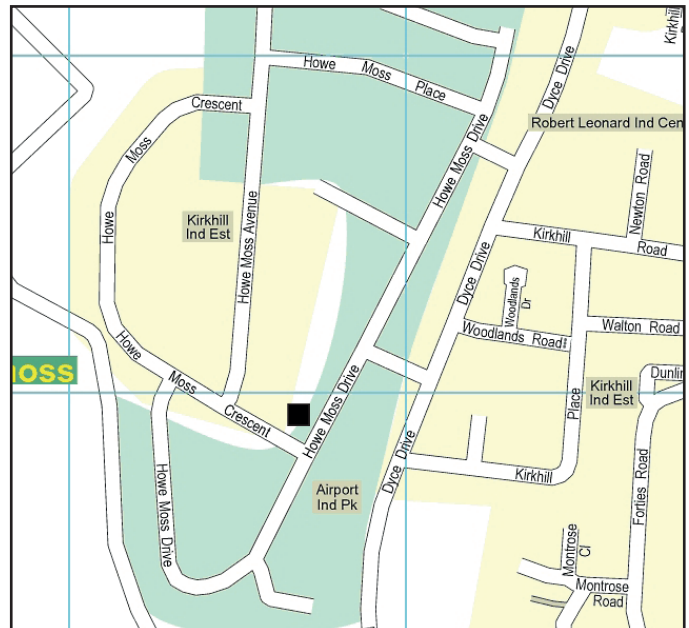

Major occupiers established within the estate include Aker, Schlumberger, Expro, Halliburton and Baker Hughes.

Aberdeen is Scotland's third city with a population in the region of 228,000, a total catchment of 500,000 and is one of the most prosperous regions in the UK.

The site is shown on the plan opposite for identification purposes only.

DESCRIPTION

The property comprises a mid-terrace unit of steel portal frame construction with concrete block dado walls roughcast externally and with PVC coated cladding above. The roof is pitched and clad with insulated profile sheeting.

ACCOMMODATION

The following accommodation is provided;

	Gross Internal Area
Ground Floor Reception/office, warehouse/workshop, toilet	217.67 m² (2,343 sq ft)

SERVICES

Mains electricity, water and drainage are installed. Heating to the office is by electric panels.

RATING ASSESSMENT

The property is currently held in a combined assessment but an estimate can be provided to interested parties on request.

LEASE TERMS

The property is offered on a new full insuring and repairing lease for a period to be negotiated.

RENTAL

£20,000 per annum.

ENTRY

On completion of legal formalities.

LEGAL COSTS

Each party will be responsible for their own legal costs in connection with the transaction with the incoming tenant liable for LBTT and registration dues in the normal manner.

EPC

The property currently has an EPC rating of E. Further details are available on request.

VAT

All figures quoted are exclusive of Value Added Tax.

OFFERS & VIEWINGS

All offers should be submitted in writing to the sole agents who will also make arrangements to view.